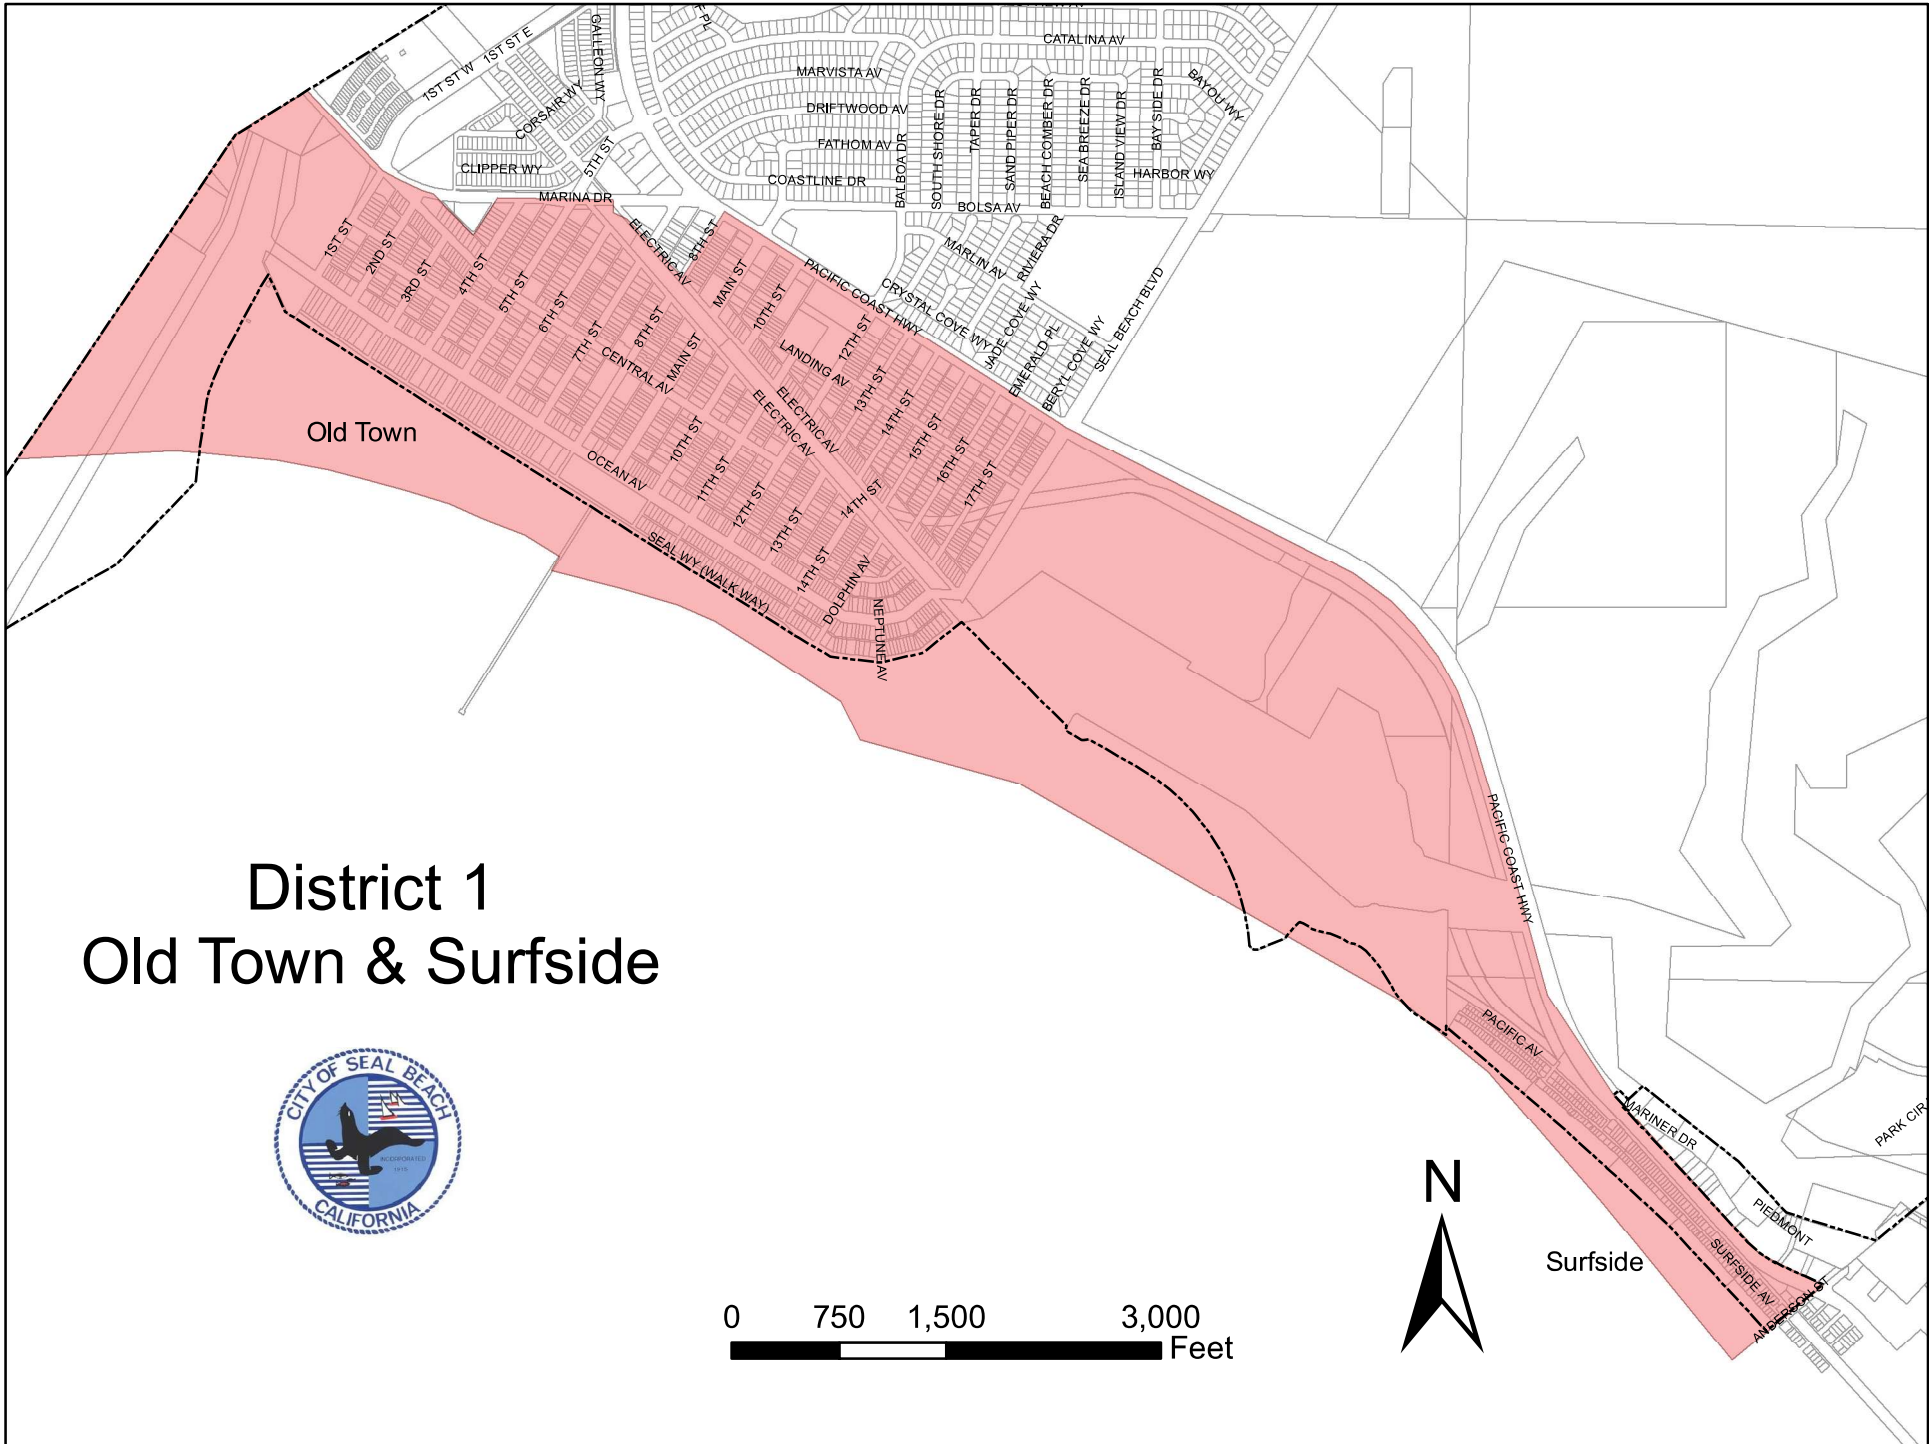

City Council Districts

District 1 Old Town & Surfside

0 750 1,500 3,000 Feet

Surfside

District 2

CPW, Leisure World, Rossmoor Center

City of Los Alamitos

District 3

Hill, Bridgeport, Naval Weapons Station

District 4 College Park East

City of Los Alamitos

District 5 Leisure World