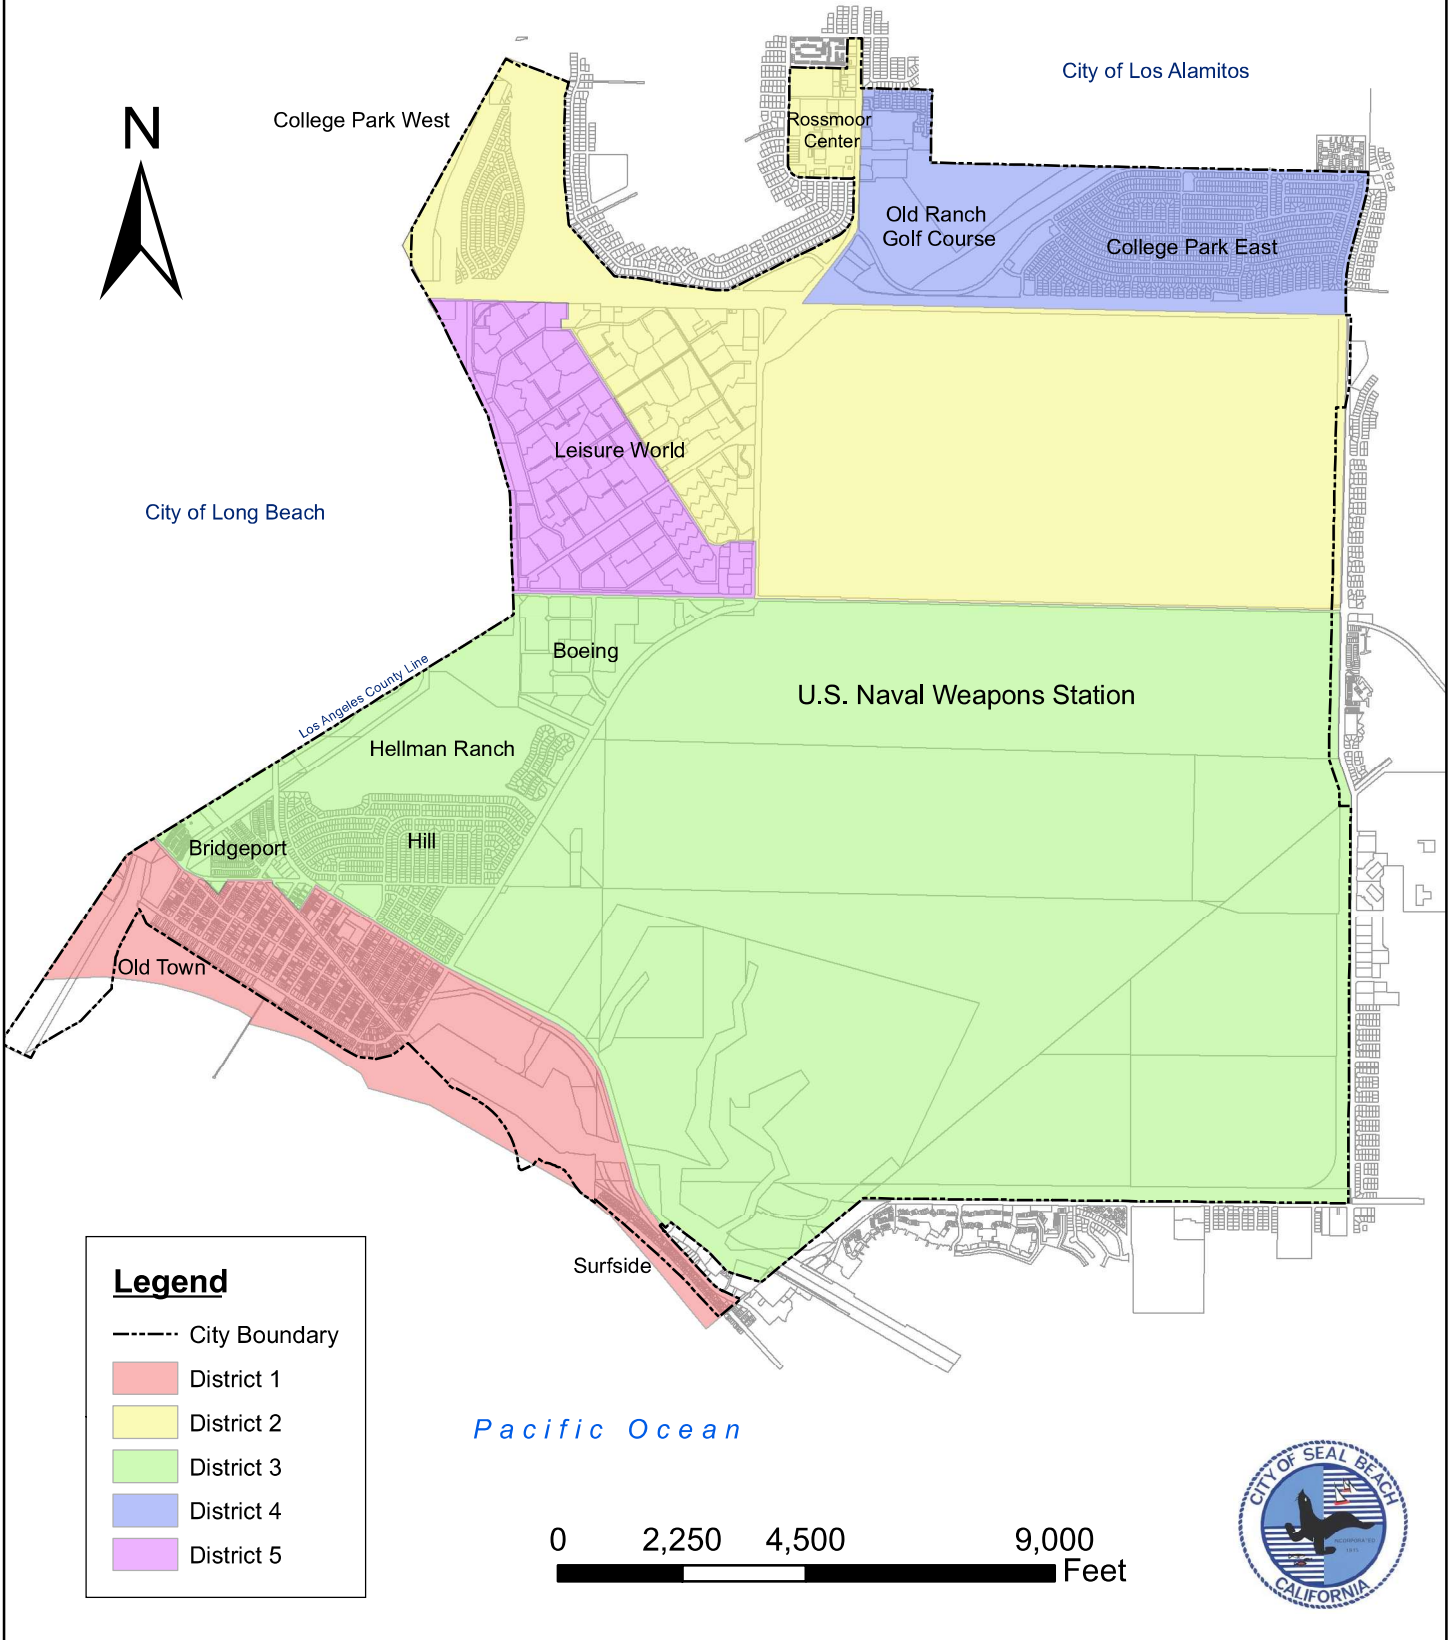

City Council Districts

District 1 Old Town & Surfside

0 750 1,500 3,000 Feet

Surfside

District 2

CPW, Leisure World, Rossmoor Center

City of Los Alamitos

District 3

Hill, Bridgeport, Naval Weapons Station

District 4 College Park East

City of Los Alamitos

District 5 Leisure World