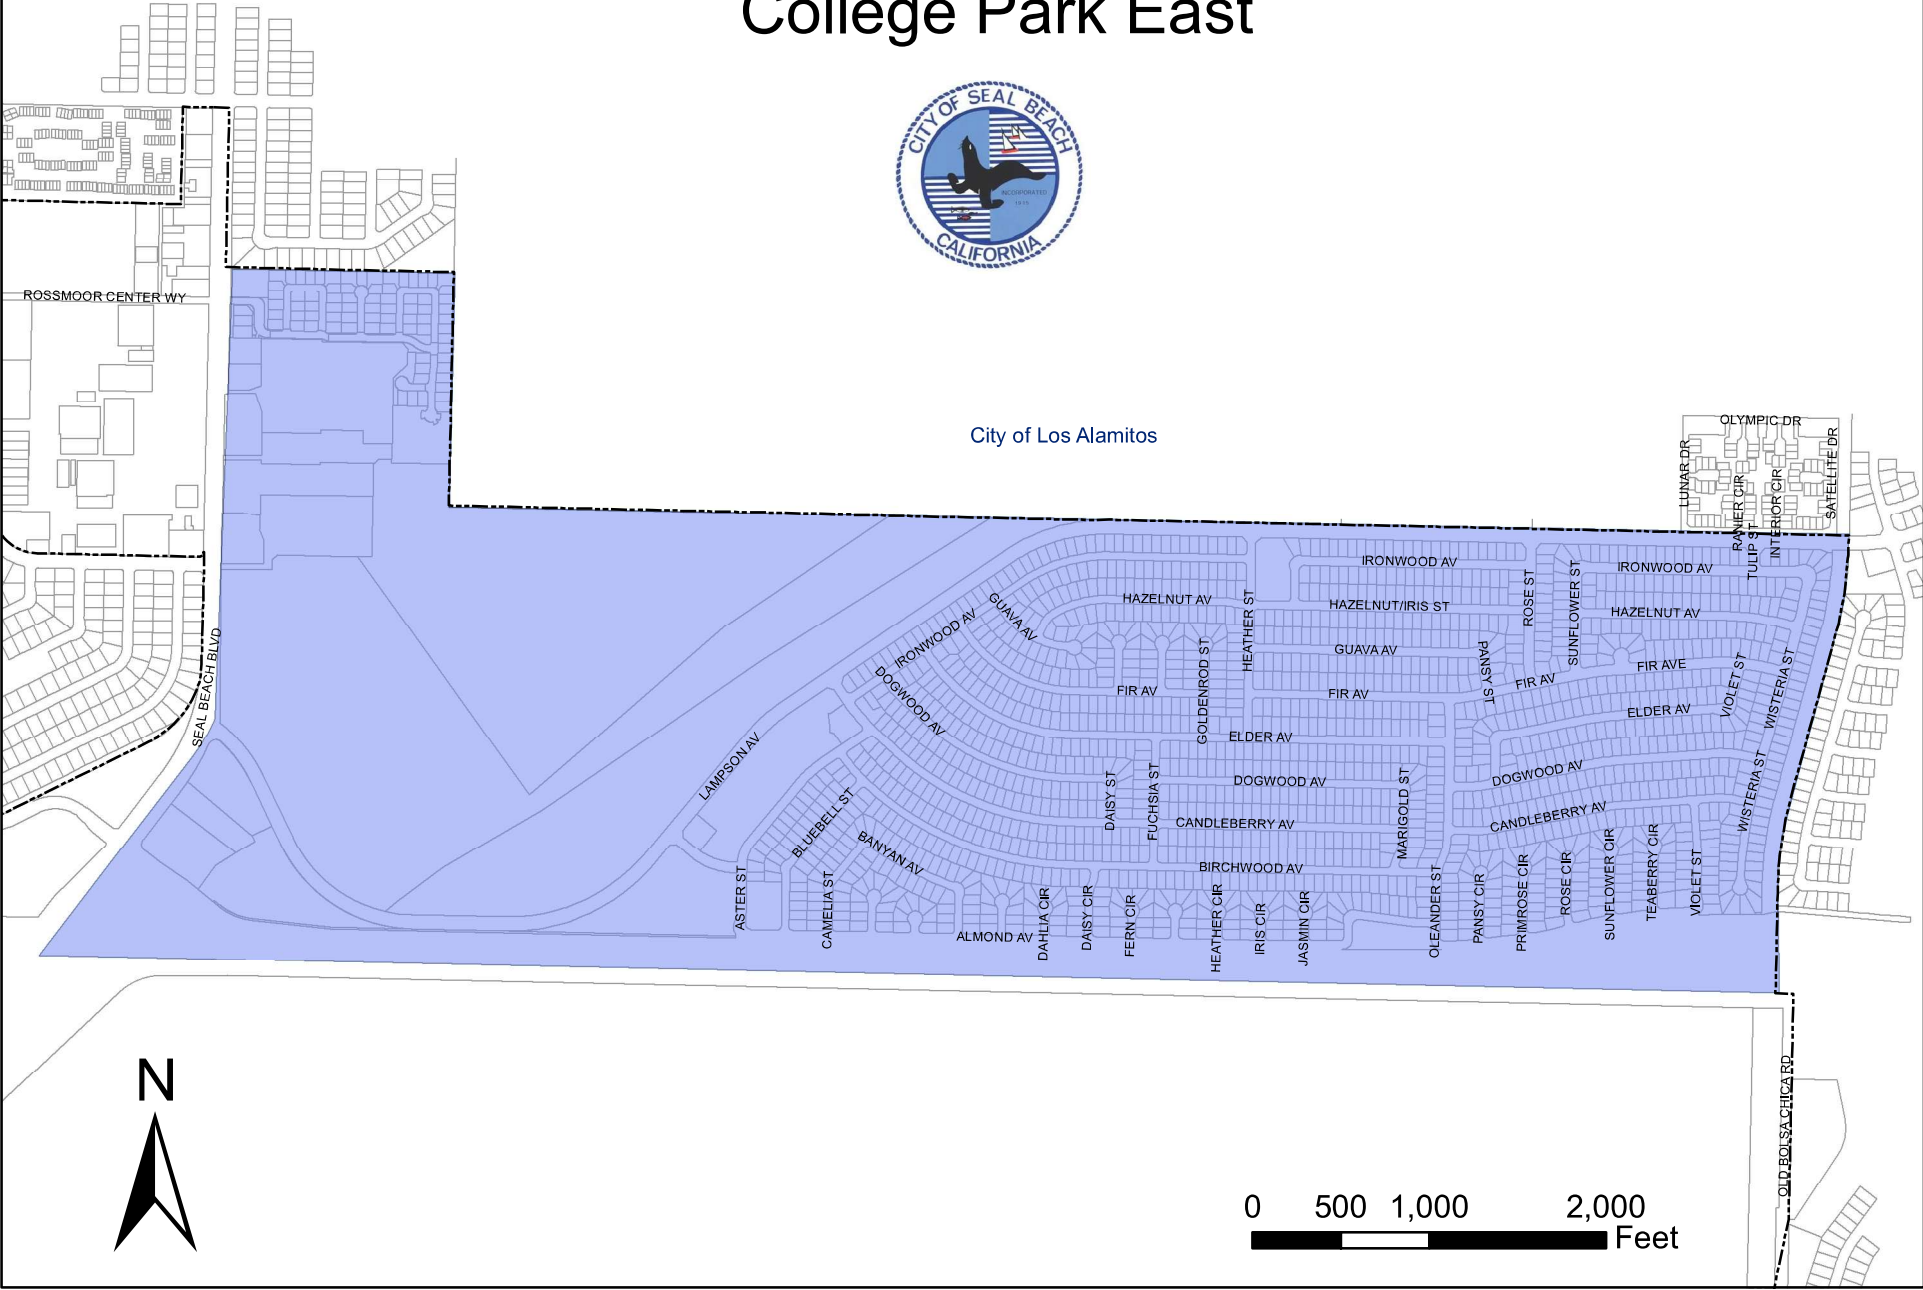

City Council Districts

District 1 Old Town & Surfside

0 750 1,500 3,000 Feet

Surfside

District 2

CPW, Leisure World, Rossmoor Center

City of Los Alamitos

District 3

Hill, Bridgeport, Naval Weapons Station

District 4 College Park East

City of Los Alamitos

District 5 Leisure World