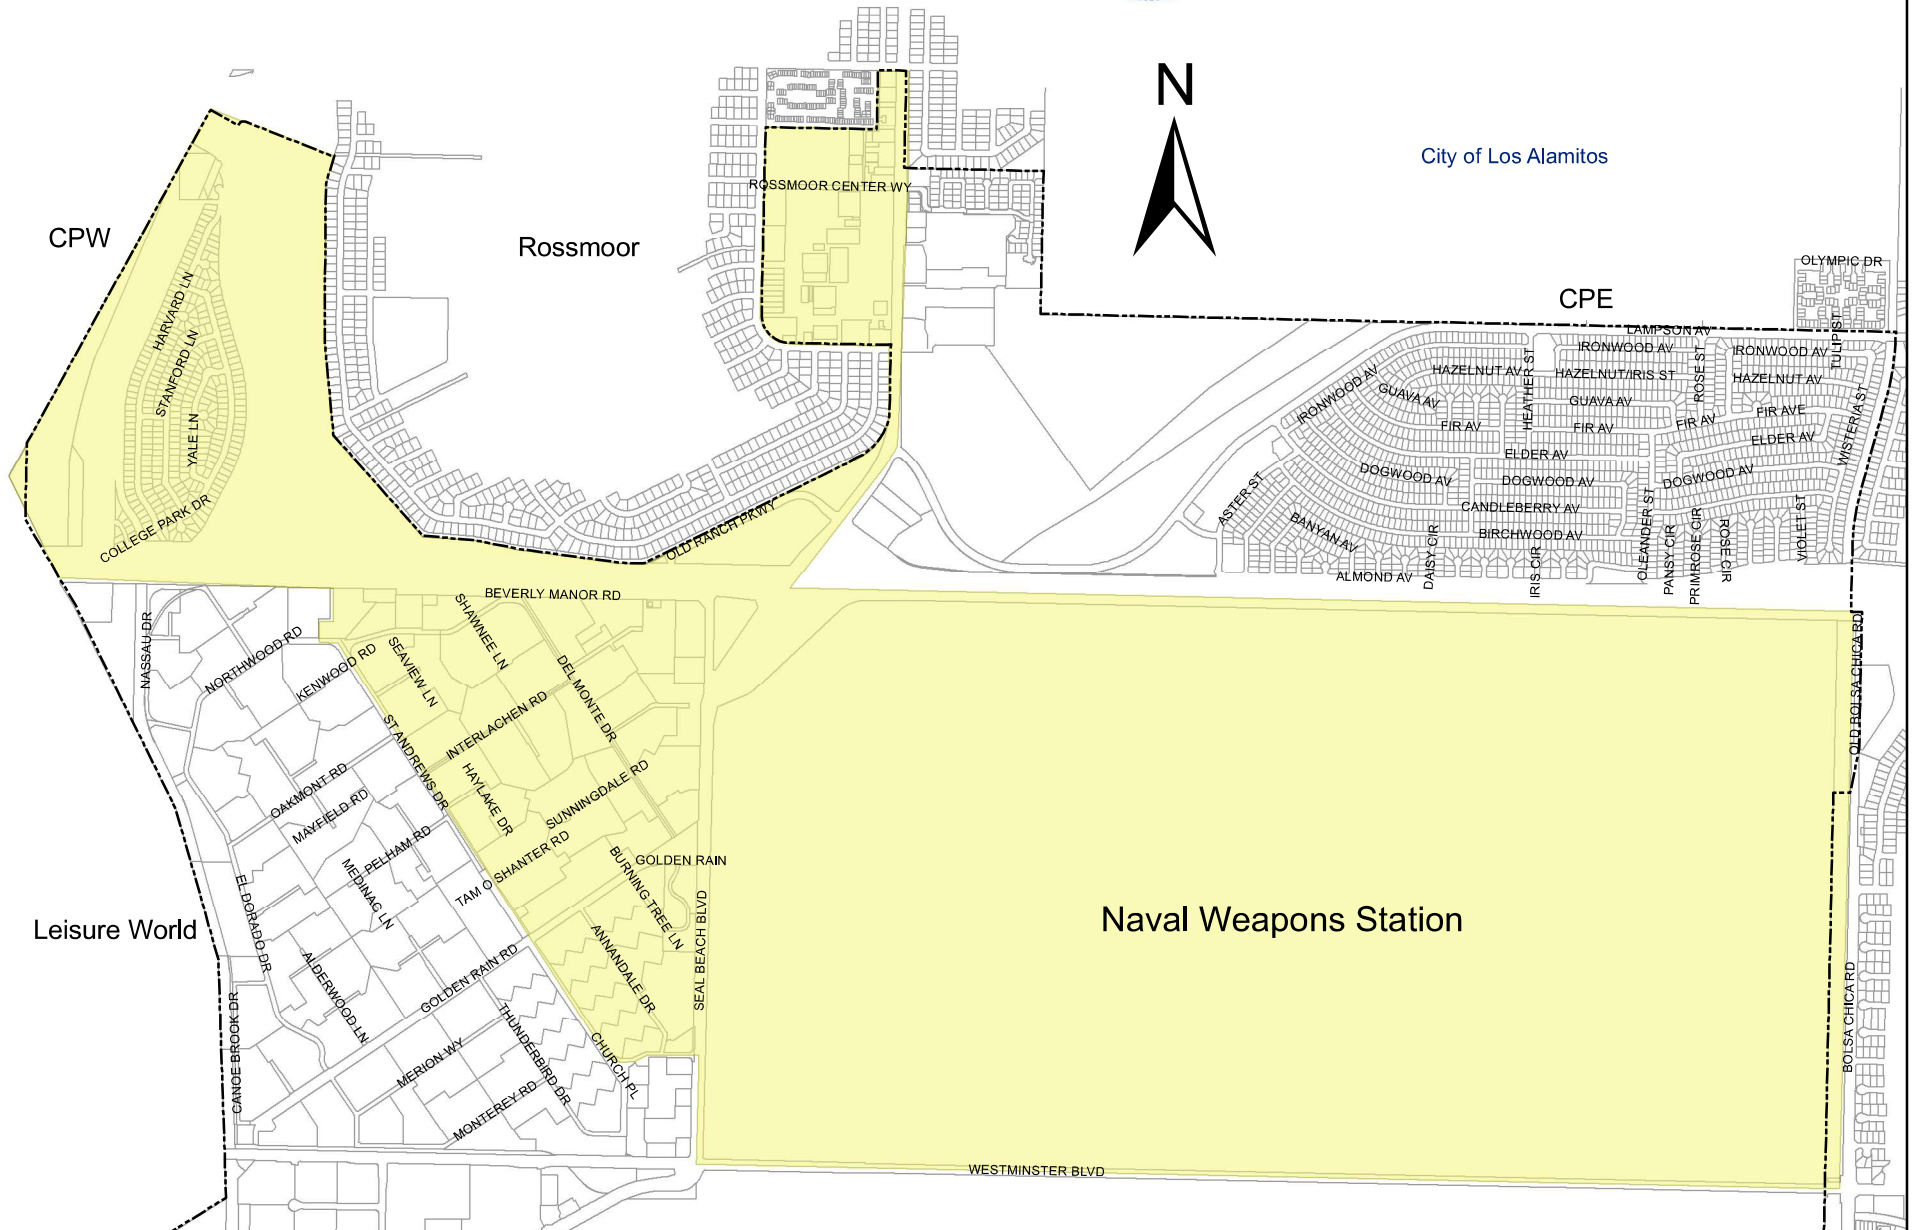

City Council Districts

District 1 Old Town & Surfside

0 750 1,500 3,000 Feet

Surfside

District 2

CPW, Leisure World, Rossmoor Center

City of Los Alamitos

District 3

Hill, Bridgeport, Naval Weapons Station

District 4 College Park East

City of Los Alamitos

District 5 Leisure World