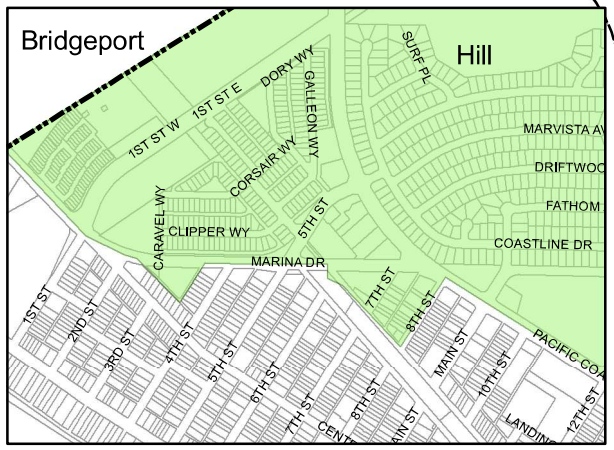

City Council Districts

District 1 Old Town & Surfside

0 750 1,500 3,000 Feet

Surfside

District 2

CPW, Leisure World, Rossmoor Center

City of Los Alamitos

District 3

Hill, Bridgeport, Naval Weapons Station

District 4 College Park East

City of Los Alamitos

District 5 Leisure World