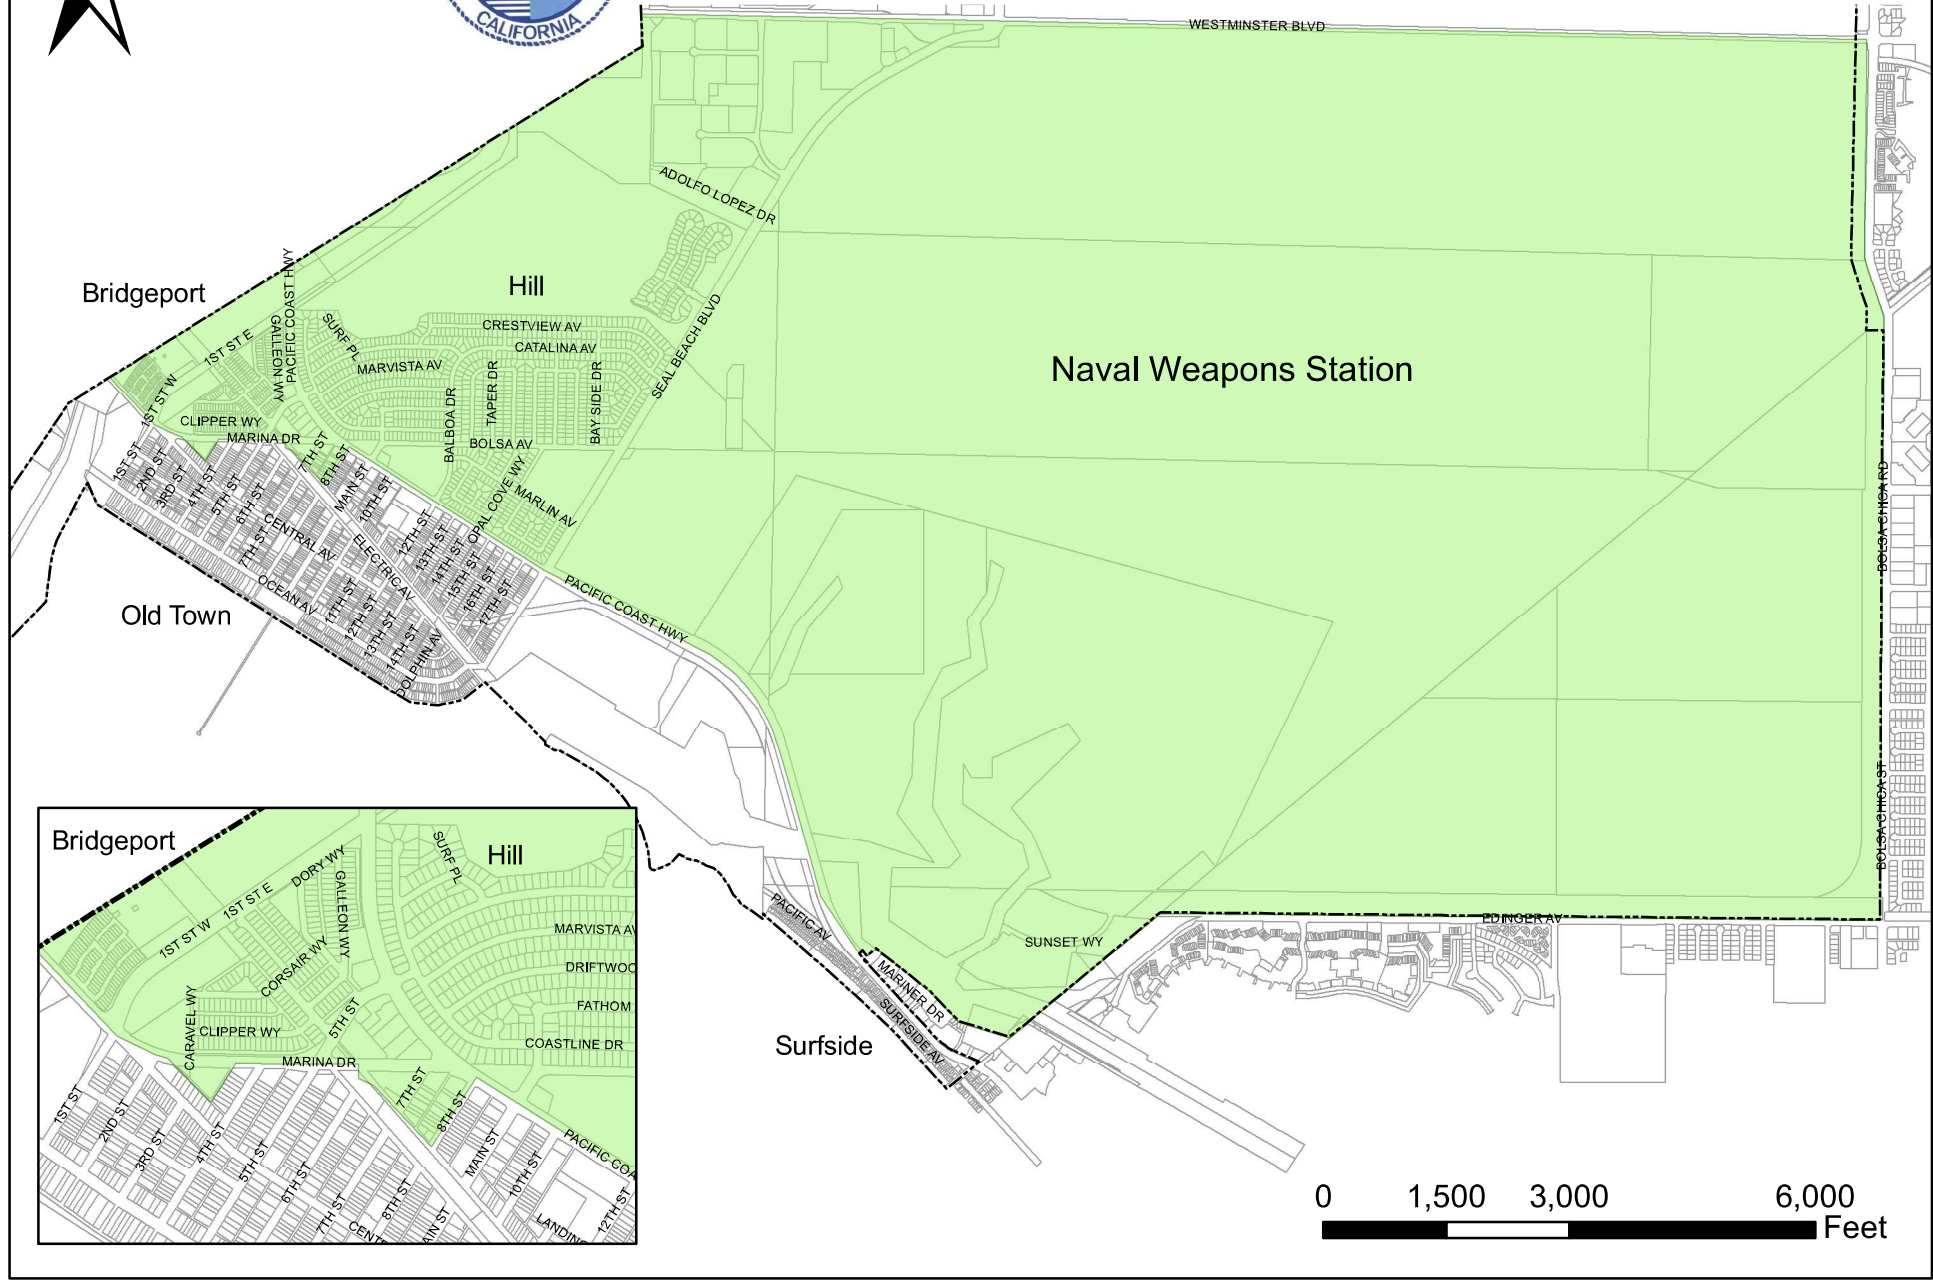

City Council Districts

District 1 Old Town & Surfside

0 750 1,500 3,000 Feet

Surfside

District 2

CPW, Leisure World, Rossmoor Center

City of Los Alamitos

District 3

Hill, Bridgeport, Naval Weapons Station

District 4 College Park East

City of Los Alamitos

District 5 Leisure World